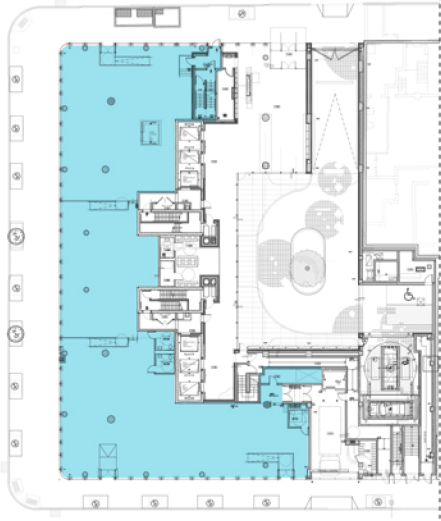

## Ground Level

BROOME

VARICK

WATTS

CEILING HEIGHT  
Up to 16'7"

## Mezzanine

CEILING HEIGHT  
12'6"

## Lower Level

CEILING HEIGHT  
Up to 13'