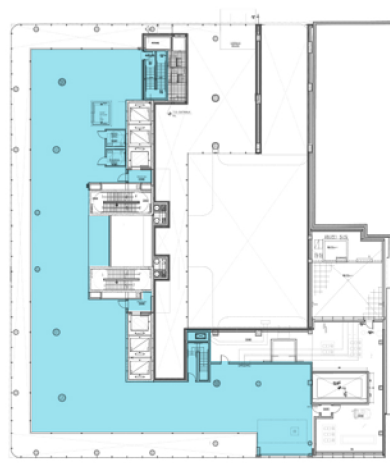

## Ground Level

BROOME

VARICK

WATTS

CEILING HEIGHT  
Up to 16'7"

## Mezzanine

CEILING HEIGHT  
12'6"

## Lower Level

CEILING HEIGHT  
Up to 13'